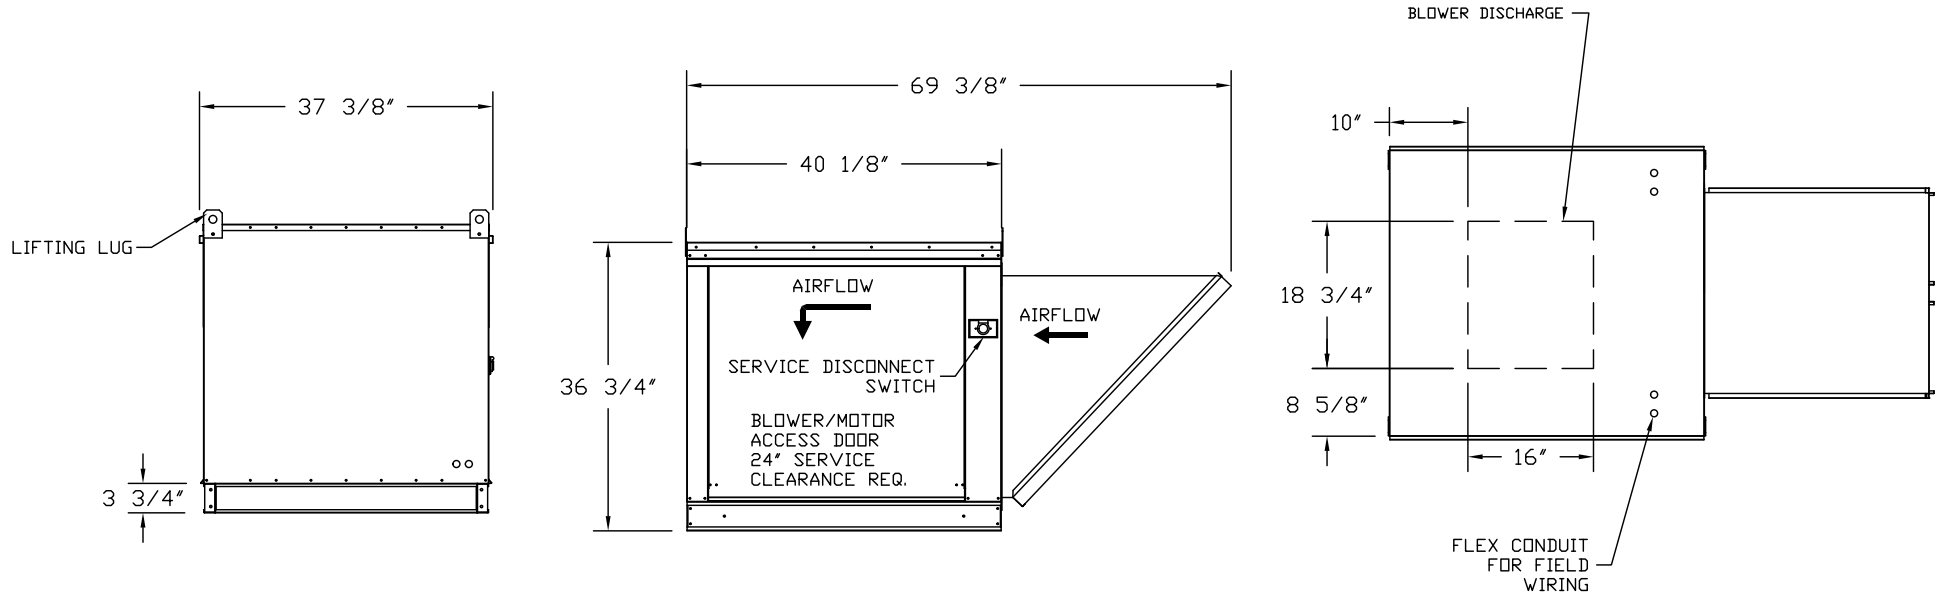

EA-A2-G15-4300 Untempered Make-Up Air Supply Unit

MUA FAN INFORMATION - Job#2817376

FAN UNIT NO.	TAG	FAN UNIT MODEL #	BLOWER	HOUSING	CFM	ESP.	RPM	H.P.	B.H.P.	Ø	VOLT	FLA	WEIGHT (LBS.)	SONES
1		EA-A2-G15	G15-PB	A2	4300	0.250	555	1.500	1.1600	1	115	13.6	336	8.5

FAN #1 EA-A2-G15 - SUPPLY FAN

1. UNTEMPERED SUPPLY UNIT WITH 15" BLOWER IN SIZE #2 HOUSING
2. INTAKE HOOD WITH EZ FILTERS-LOW CFM
3. DOWN DISCHARGE - AIR FLOW RIGHT -> LEFT

EA-A2-G15-4300 Untempered Make-Up Air Supply Unit