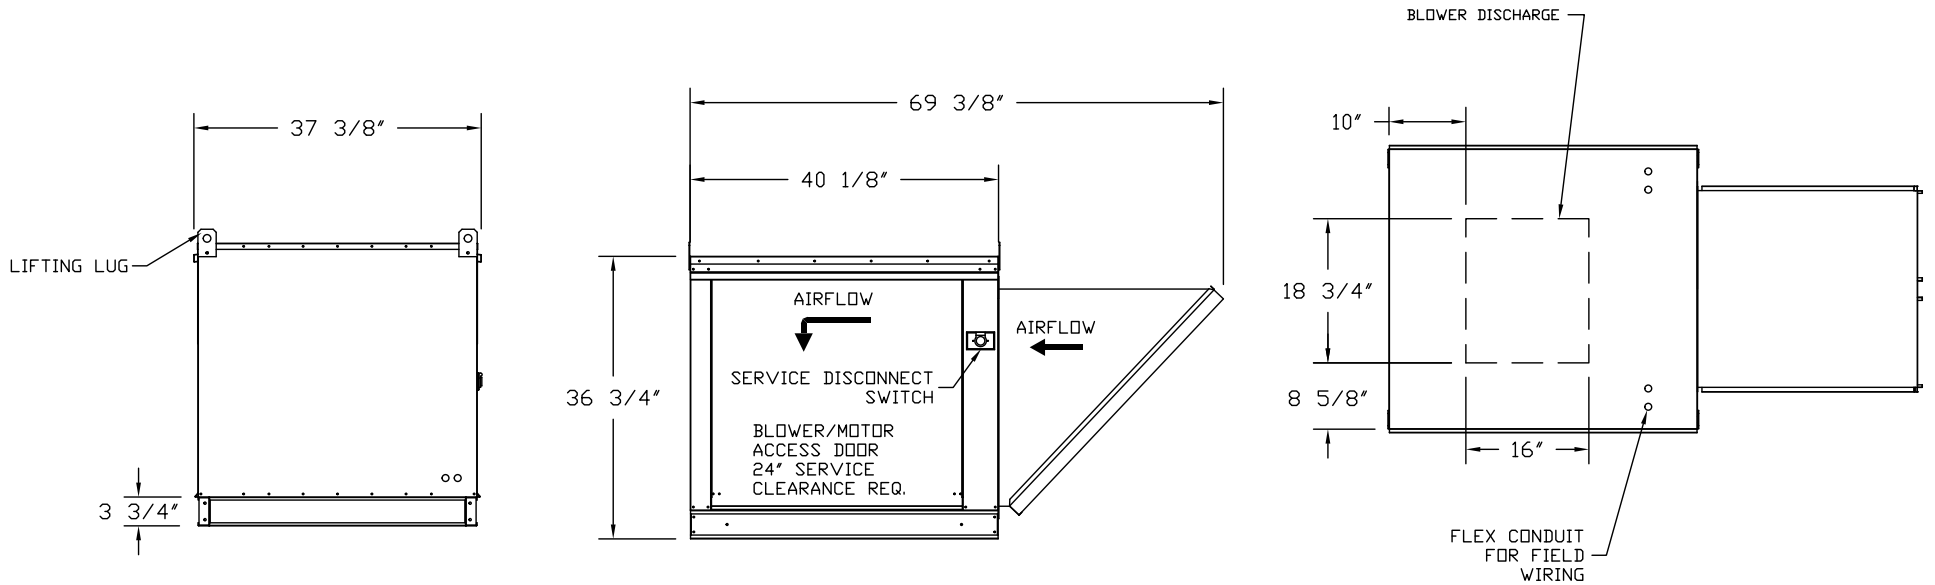

EA-A2-G15-4000 Untempered Make-Up Air Supply Unit

MUA FAN INFORMATION - Job#2817377

FAN UNIT NO.	TAG	FAN UNIT MODEL #	BLOWER	HOUSING	CFM	ESP.	RPM	H.P.	B.H.P.	∅	VOLT	FLA	WEIGHT (LBS.)	SONES
1		EA-A2-G15	G15-PB	A2	4000	0.250	529	1.000	0.9610	1	115	9.0	329	7.8

FAN #1 EA-A2-G15 - SUPPLY FAN

1. UNTEMPERED SUPPLY UNIT WITH 15" BLOWER IN SIZE #2 HOUSING
2. INTAKE HOOD WITH EZ FILTERS-LOW CFM
3. DOWN DISCHARGE - AIR FLOW RIGHT -> LEFT

EA-A2-G15-4000 Untempered Make-Up Air Supply Unit